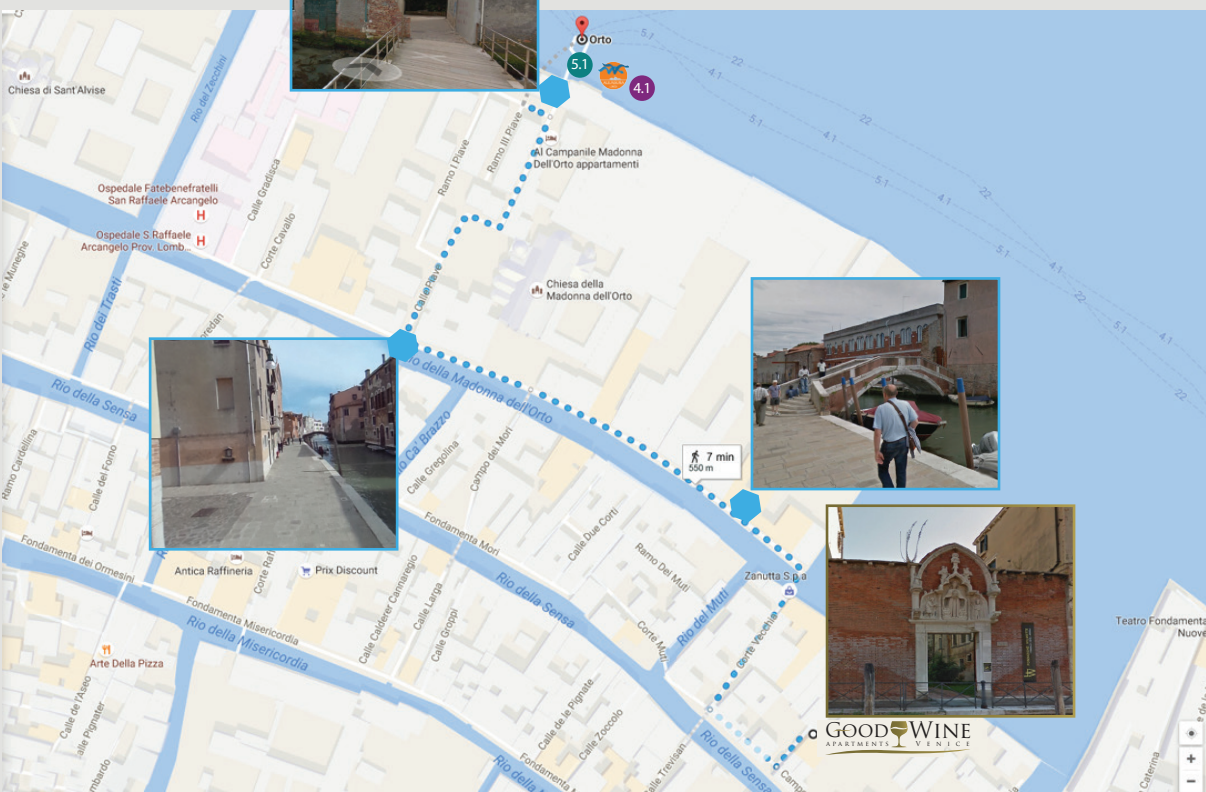

## from San Marcuola Vaporetto Stop & Airport direct line to GoodWine

**4.1** from Piazzale Roma bus terminal, car park airport transfer terminal

**5.1** from Piazzale Roma bus terminal, car park airport transfer terminal

 from Marco Polo Airport direct from airport line orange

from Madonna dell'Orto stop just 550 mt by walk and 1 bridge

- waterbus stop
- walk trow Calle Piave till Canal
- at Canal turn left and walk till 2° bridge
- cross the bridge and walk till Canal
- at Canal turn left and walk 20 mt
- on your left you find a small campo
- you are arrived!